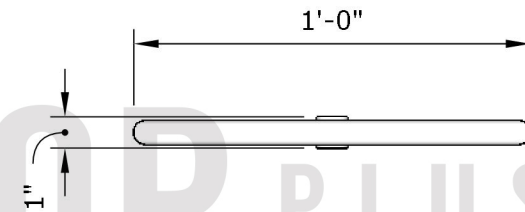

72" Double Rectangle Burner

Page Number	1 of 1
Author: Bryant Uribe	9/28/2018
Approved By: Gabriel Estrada	Date

SKU	Length, Width, Height (LxWxH)	Weight	Hub Size	BTU Output	Material
OPT-DR1272	72" x 12" x 1"	13 lbs.	3/4"	260,000	Stainless Steel