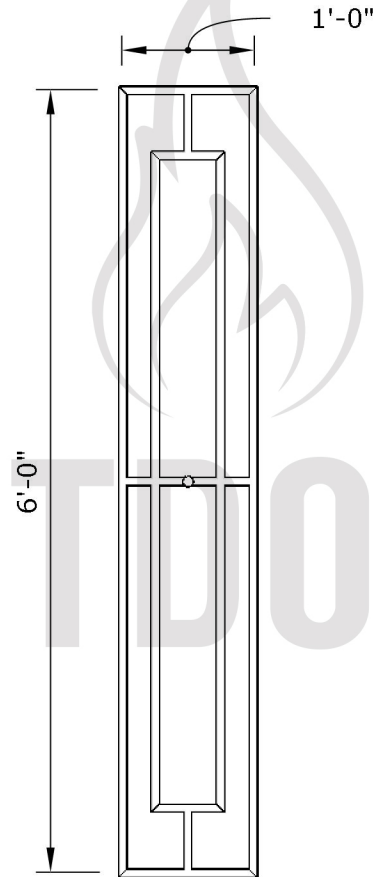

72" Double Rectangle Burner

Page Number	1 of 1
Author: Bryant Uribe	9/28/2018
Approved By: Gabriel Estrada	Date

SKU	Length, Width, Height (LxWxH)	Weight	Hub Size	BTU Output	Material
OPT-DR1272	72" x 12" x 1"	13 lbs.	3/4"	260,000	Stainless Steel