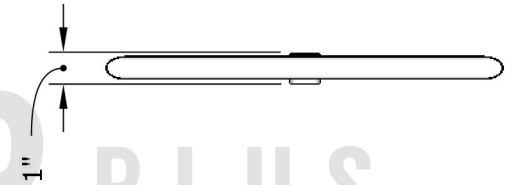

12" Triangle Burner

Page Number	1 of 1
Author: Bryant Uribe	9/28/2018
Approved By: Gabriel Estrada	Date

SKU	Length, Width, Height (LxWxH)	Weight	Hub Size	BTU Output	Material
OPT-3001	12" x 12" x 1"	3.5 lbs.	½"	90,000	Stainless Steel

PERSPECTIVE

TOP

SIDE