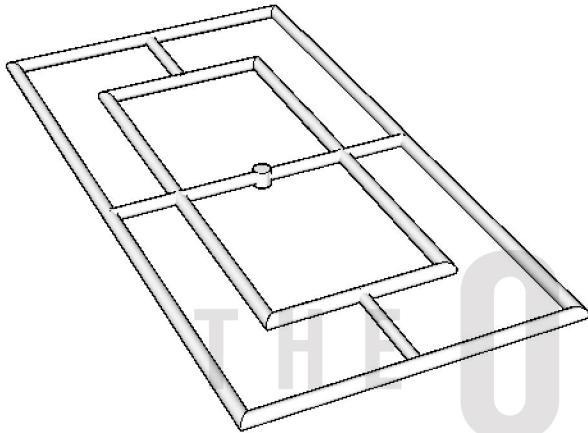

36" Double Rectangle Burner

Page Number	1 of 1
Author: Bryant Uribe	9/28/2018
Approved By: Gabriel Estrada	Date

SKU	Length, Width, Height (LxWxH)	Weight	Hub Size	BTU Output	Material
OPT-DR1836	36" x 18" x 1"	10 lbs.	½"	140,000	Stainless Steel