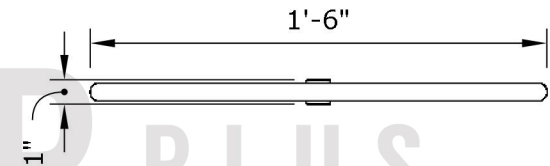

36" Double Rectangle Burner

Page Number	1 of 1
Author: Bryant Uribe	9/28/2018
Approved By: Gabriel Estrada	Date

SKU	Length, Width, Height (LxWxH)	Weight	Hub Size	BTU Output	Material
OPT-DR1836	36" x 18" x 1"	10 lbs.	½"	140,000	Stainless Steel