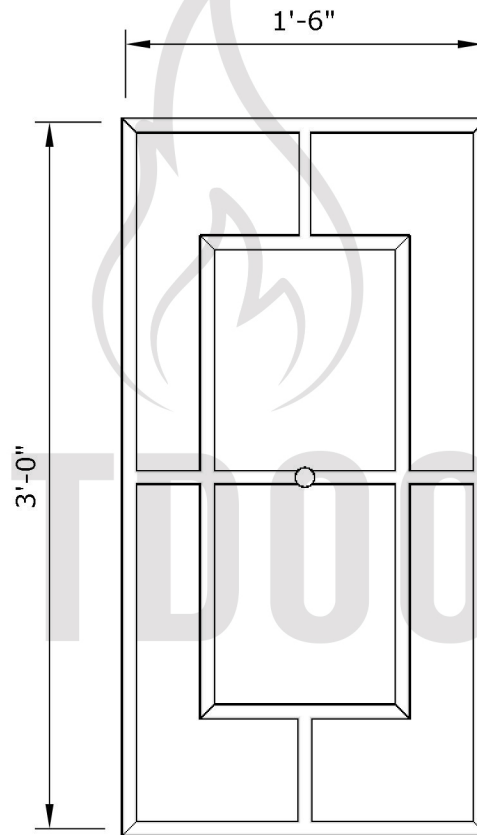

36" Double Rectangle Burner

Page Number	1 of 1
Author: Bryant Uribe	9/28/2018
Approved By: Gabriel Estrada	Date

SKU	Length, Width, Height (LxWxH)	Weight	Hub Size	BTU Output	Material
OPT-DR1836	36" x 18" x 1"	10 lbs.	½"	140,000	Stainless Steel