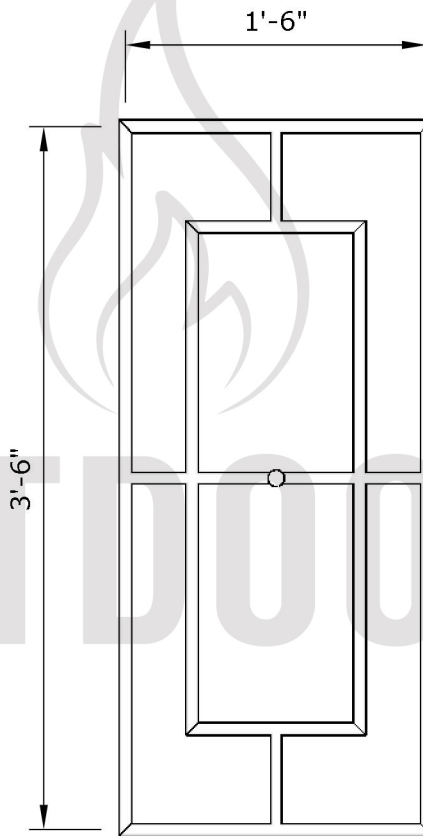

42" Double Rectangle Burner

Page Number	1 of 1
Author: Bryant Uribe	9/28/2018
Approved By: Gabriel Estrada	Date

SKU	Length, Width, Height (LxWxH)	Weight	Hub Size	BTU Output	Material
OPT-DR1842	42" x 18" x 1"	10.5 lbs.	½"	180,000	Stainless Steel