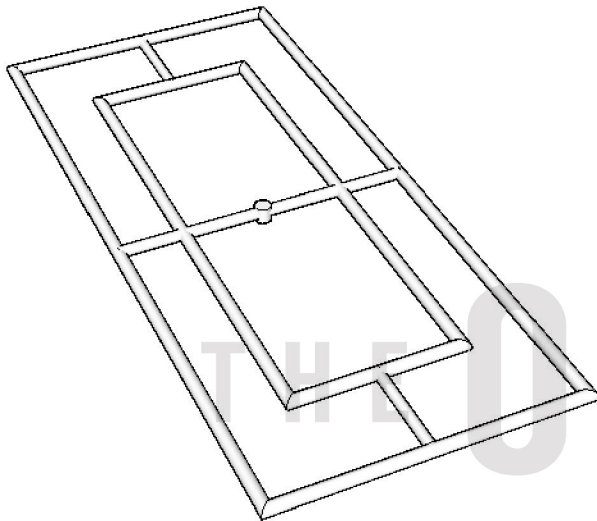

42" Double Rectangle Burner

Page Number	1 of 1
Author: Bryant Uribe	9/28/2018
Approved By: Gabriel Estrada	Date

SKU	Length, Width, Height (LxWxH)	Weight	Hub Size	BTU Output	Material
OPT-DR1842	42" x 18" x 1"	10.5 lbs.	½"	180,000	Stainless Steel