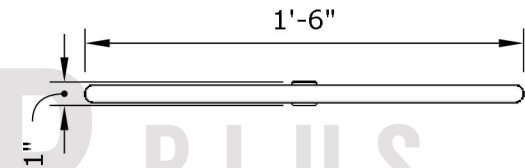

42" Double Rectangle Burner

Page Number	1 of 1
Author: Bryant Uribe	9/28/2018
Approved By: Gabriel Estrada	Date

SKU	Length, Width, Height (LxWxH)	Weight	Hub Size	BTU Output	Material
OPT-DR1842	42" x 18" x 1"	10.5 lbs.	½"	180,000	Stainless Steel