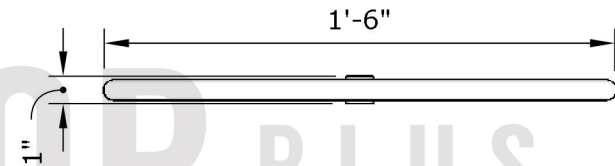

60" Double Rectangle Burner

Page Number	1 of 1
Author: Bryant Uribe	9/28/2018
Approved By: Gabriel Estrada	Date

SKU	Length, Width, Height (LxWxH)	Weight	Hub Size	BTU Output	Material
OPT-DR1860	60" x 18" x 1"	12 lbs.	3/4"	260,000	Stainless Steel