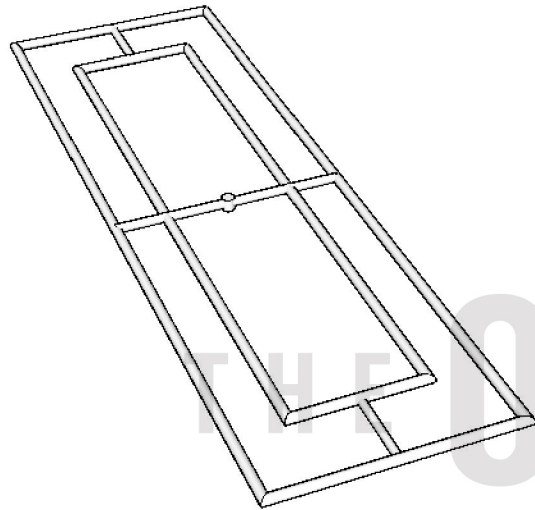

60" Double Rectangle Burner

Page Number	1 of 1
Author: Bryant Uribe	9/28/2018
Approved By: Gabriel Estrada	Date

SKU	Length, Width, Height (LxWxH)	Weight	Hub Size	BTU Output	Material
OPT-DR1860	60" x 18" x 1"	12 lbs.	3/4"	260,000	Stainless Steel