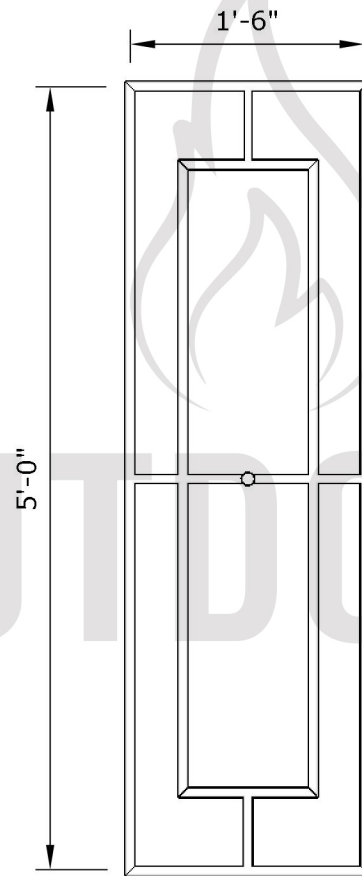

60" Double Rectangle Burner

Page Number	1 of 1
Author: Bryant Uribe	9/28/2018
Approved By: Gabriel Estrada	Date

SKU	Length, Width, Height (LxWxH)	Weight	Hub Size	BTU Output	Material
OPT-DR1860	60" x 18" x 1"	12 lbs.	3/4"	260,000	Stainless Steel