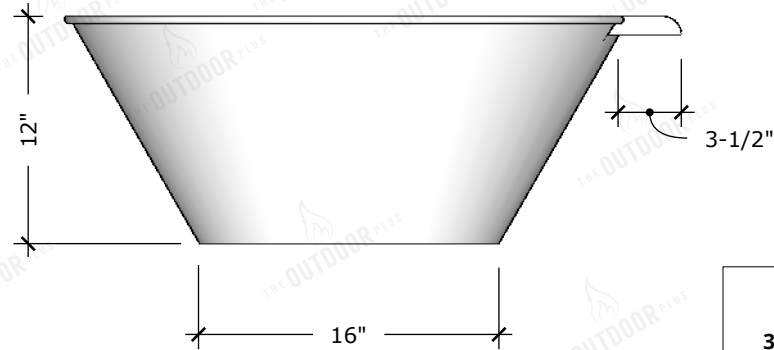

PERSPECTIVE

FRONT

TOP

SIDE

30" Cazo Planter & Water Bowl

Part Number	OPT-R30CPW
Material	Copper
Finishes	Hammered Patina
GPM	12-15

235 East Main St
 Ontario CA 91761
 Office: (909) 460-5579