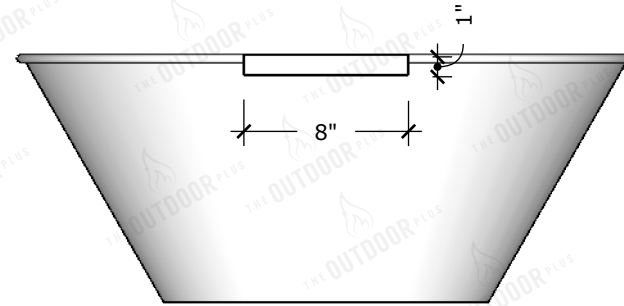

PERSPECTIVE

FRONT

TOP

SIDE

30" Cazo Planter & Water Bowl

Part Number	OPT-R30CPW
Material	Copper
Finishes	Hammered Patina
GPM	12-15

235 East Main St
 Ontario CA 91761
 Office: (909) 460-5579