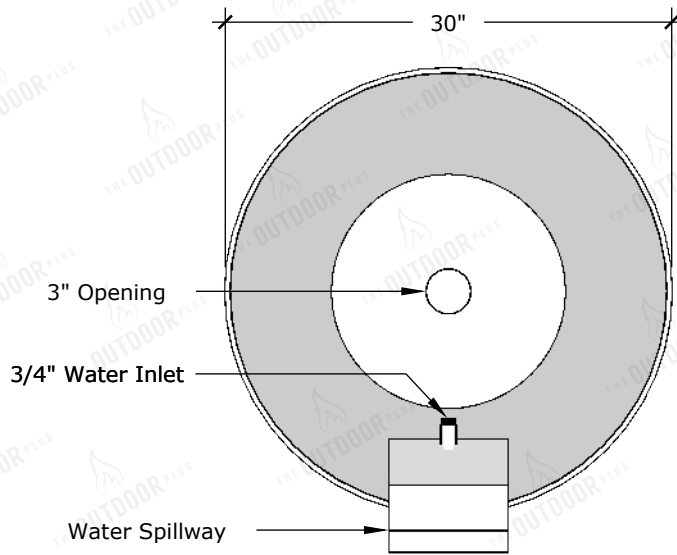

PERSPECTIVE

FRONT

TOP

SIDE

30" Cazo Planter & Water Bowl

Part Number	OPT-R30CPW
Material	Copper
Finishes	Hammered Patina
GPM	12-15

235 East Main St
 Ontario CA 91761
 Office: (909) 460-5579