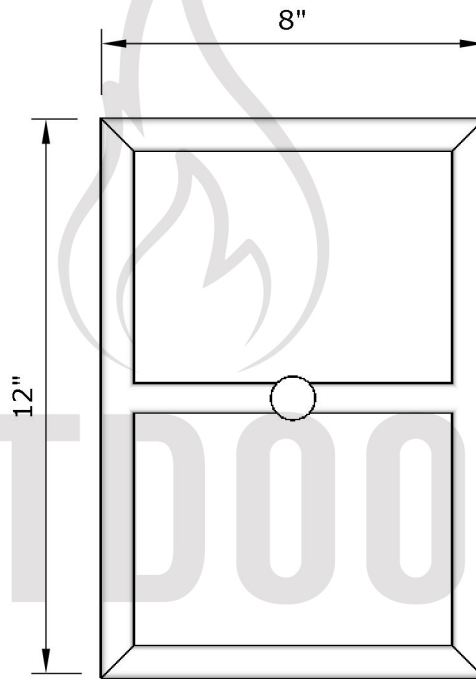

12" Rectangle Burner

Page Number	1 of 1
Author: Bryant Uribe	9/28/2018
Approved By: Gabriel Estrada	Date

SKU	Length, Width, Height (LxWxH)	Weight	Hub Size	BTU Output	Material
OPT-3010	12" x 8" x 1"	4 lbs.	½"	90,000	Stainless Steel