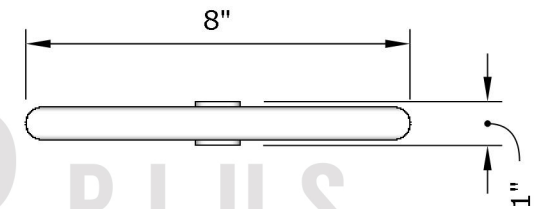

12" Rectangle Burner

Page Number	1 of 1
Author: Bryant Uribe	9/28/2018
Approved By: Gabriel Estrada	Date

SKU	Length, Width, Height (LxWxH)	Weight	Hub Size	BTU Output	Material
OPT-3010	12" x 8" x 1"	4 lbs.	½"	90,000	Stainless Steel