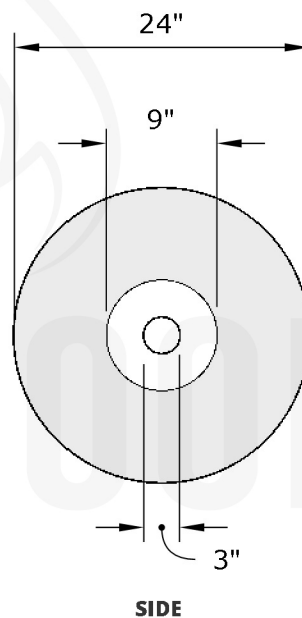

Replacement Part Numbers

Cazo - 24" Planter Bowl

Page Number	1 of 1
Author: Bryant Uribe	4/13/2018
Approved By: Gabriel Estrada	4/13/2018

Part Number	OPT-24RP
Material	GFRC
Finishes	Black, Ash, Gray, Limestone, Chocolate, Brow, Vanilla
Gas Type	N/A
Weight	60 lbs.
BTUs	N/A
Suggested Soil	0.5 ft ³ (half of a cubic foot)
Access Door	N/A