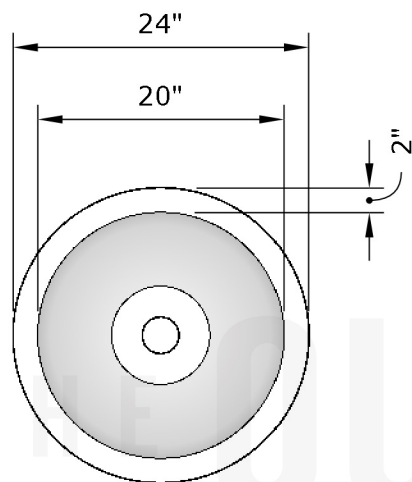

Replacement Part Numbers

Cazo - 24" Planter Bowl

Page Number	1 of 1
Author: Bryant Uribe	4/13/2018
Approved By: Gabriel Estrada	4/13/2018

Part Number	OPT-24RP
Material	GFRC
Finishes	Black, Ash, Gray, Limestone, Chocolate, Brow, Vanilla
Gas Type	N/A
Weight	60 lbs.
BTUs	N/A
Suggested Soil	0.5 ft ³ (half of a cubic foot)
Access Door	N/A