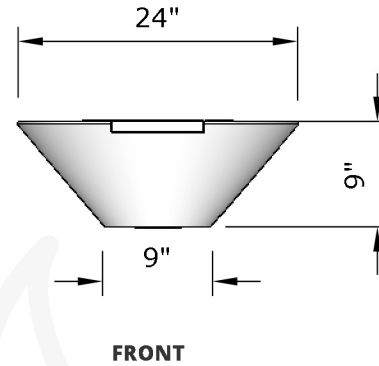

**Replacement Part Numbers**

**Cazo - 24" Planter & Water Bowl**

<b>Page Number</b>	1 of 1
<b>Author:</b> Bryant Uribe	4/13/2018
<b>Approved By:</b> Gabriel Estrada	4/13/2018

<b>Part Number</b>	OPT-24RPW
<b>Material</b>	GFRC
<b>Finishes</b>	Black, Ash, Gray, Limestone, Chocolate, Brow, Vanilla
<b>Gas Type</b>	N/A
<b>Weight</b>	65 lbs.
<b>BTUs</b>	N/A
<b>Suggested Soil</b>	0.5 ft <sup>3</sup> (Half of a cubic foot)
<b>Access Door</b>	N/A

ITEM NO.	REPLACEMENT PART NUMBER	QTY.
1	OPT-SCWO-C	1

**Proprietary & Confidential:** The information contained in this drawing is the sole property of **The Outdoor Plus**. Any reproduction or as a whole without written permission of **The Outdoor Plus** is prohibited.