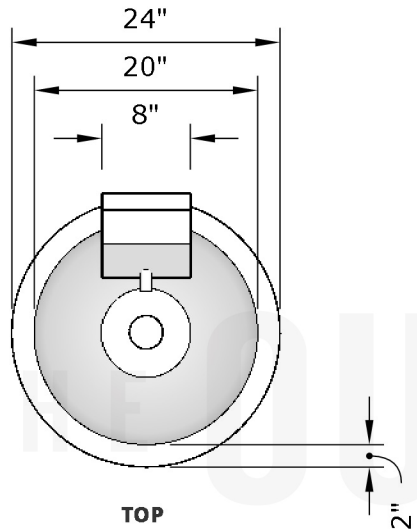

**Replacement Part Numbers**

**Cazo - 24" Planter & Water Bowl**

<b>Page Number</b>	1 of 1
<b>Author:</b> Bryant Uribe	4/13/2018
<b>Approved By:</b> Gabriel Estrada	4/13/2018

<b>Part Number</b>	OPT-24RPW
<b>Material</b>	GFRC
<b>Finishes</b>	Black, Ash, Gray, Limestone, Chocolate, Brow, Vanilla
<b>Gas Type</b>	N/A
<b>Weight</b>	65 lbs.
<b>BTUs</b>	N/A
<b>Suggested Soil</b>	0.5 ft <sup>3</sup> (Half of a cubic foot)
<b>Access Door</b>	N/A

ITEM NO.	REPLACEMENT PART NUMBER	QTY.
1	OPT-SCWO-C	1

**Proprietary & Confidential:** The information contained in this drawing is the sole property of **The Outdoor Plus**. Any reproduction or as a whole without written permission of **The Outdoor Plus** is prohibited.