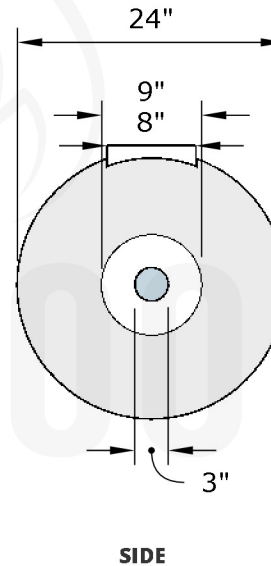

**Replacement Part Numbers**

**Cazo - 24" Planter & Water Bowl**

<b>Page Number</b>	1 of 1
<b>Author:</b> Bryant Uribe	4/13/2018
<b>Approved By:</b> Gabriel Estrada	4/13/2018

<b>Part Number</b>	OPT-24RPW
<b>Material</b>	GFRC
<b>Finishes</b>	Black, Ash, Gray, Limestone, Chocolate, Brow, Vanilla
<b>Gas Type</b>	N/A
<b>Weight</b>	65 lbs.
<b>BTUs</b>	N/A
<b>Suggested Soil</b>	0.5 ft <sup>3</sup> (Half of a cubic foot)
<b>Access Door</b>	N/A

ITEM NO.	REPLACEMENT PART NUMBER	QTY.
1	OPT-SCWO-C	1

**Proprietary & Confidential:** The information contained in this drawing is the sole property of **The Outdoor Plus**. Any reproduction or as a whole without written permission of **The Outdoor Plus** is prohibited.