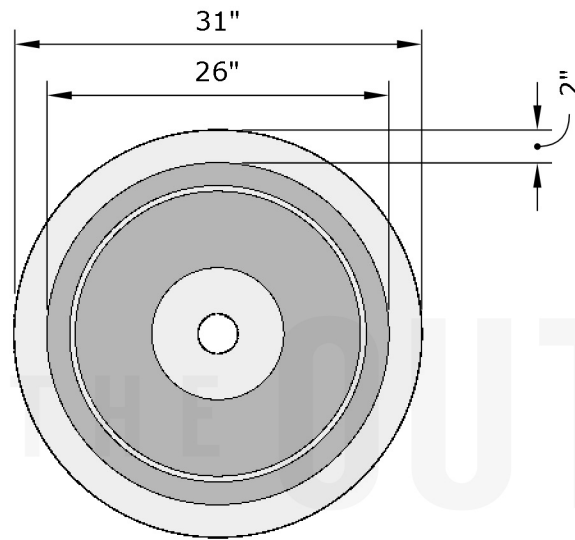

Replacement Part Numbers

TOP

SIDE

Cazo - 31" Planter Bowl

Page Number	1 of 1
Author: Bryant Uribe	4/13/2018
Approved By: Gabriel Estrada	4/13/2018

Part Number	OPT-31RP
Material	GFRC
Finishes	Black, Ash, Gray, Limestone, Chocolate, Brow, Vanilla
Gas Type	N/A
Weight	75 lbs.
BTUs	N/A
Suggested Soil	1.25 ft ³
Access Door	N/A