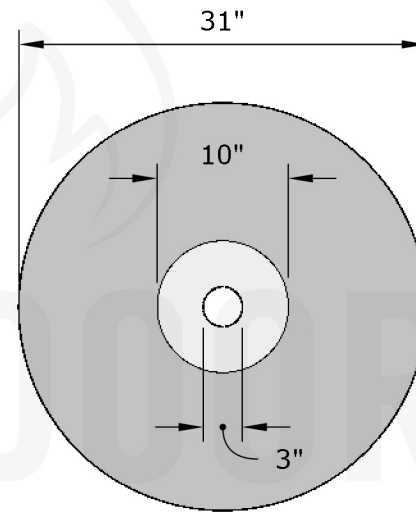

Replacement Part Numbers

TOP

SIDE

Cazo - 31" Planter Bowl

Page Number	1 of 1
Author: Bryant Uribe	4/13/2018
Approved By: Gabriel Estrada	4/13/2018

Part Number	OPT-31RP
Material	GFRC
Finishes	Black, Ash, Gray, Limestone, Chocolate, Brow, Vanilla
Gas Type	N/A
Weight	75 lbs.
BTUs	N/A
Suggested Soil	1.25 ft ³
Access Door	N/A