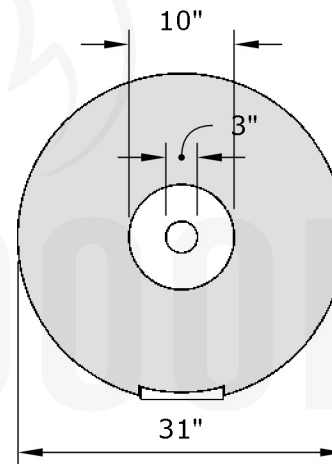

Replacement Part Numbers

TOP

FRONT

SIDE

Cazo - 31" Planter & Water Bowl

Page Number	1 of 1
Author: Bryant Uribe	4/13/2018
Approved By: Gabriel Estrada	4/13/2018

Part Number	OPT-31RPW
Material	GFRC
Finishes	Black, Ash, Gray, Limestone, Chocolate, Brow, Vanilla
Gas Type	N/A
Weight	80 lbs.
BTUs	N/A
Suggested Soil	1.25 ft ³
Access Door	N/A

ITEM NO.	REPLACEMENT PART NUMBER	QTY.
1	OPT-SCWO-C	1

Proprietary & Confidential: The information contained in this drawing is the sole property of **The Outdoor Plus**. Any reproduction or as a whole without written permission of **The Outdoor Plus** is prohibited.