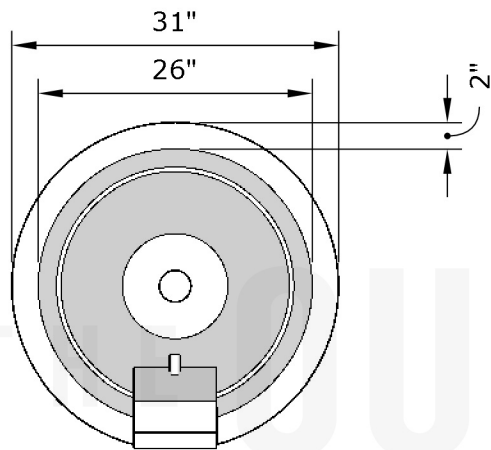

Replacement Part Numbers

TOP

FRONT

SIDE

Cazo - 31" Planter & Water Bowl

Page Number	1 of 1
Author: Bryant Uribe	4/13/2018
Approved By: Gabriel Estrada	4/13/2018

Part Number	OPT-31RPW
Material	GFRC
Finishes	Black, Ash, Gray, Limestone, Chocolate, Brow, Vanilla
Gas Type	N/A
Weight	80 lbs.
BTUs	N/A
Suggested Soil	1.25 ft ³
Access Door	N/A

ITEM NO.	REPLACEMENT PART NUMBER	QTY.
1	OPT-SCWO-C	1

Proprietary & Confidential: The information contained in this drawing is the sole property of **The Outdoor Plus**. Any reproduction or as a whole without written permission of **The Outdoor Plus** is prohibited.