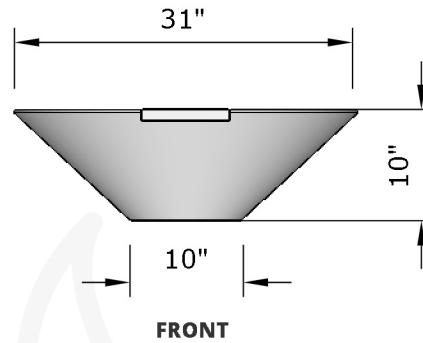

Replacement Part Numbers

TOP

FRONT

SIDE

Cazo - 31" Planter & Water Bowl

Page Number	1 of 1
Author: Bryant Uribe	4/13/2018
Approved By: Gabriel Estrada	4/13/2018

Part Number	OPT-31RPW
Material	GFRC
Finishes	Black, Ash, Gray, Limestone, Chocolate, Brow, Vanilla
Gas Type	N/A
Weight	80 lbs.
BTUs	N/A
Suggested Soil	1.25 ft ³
Access Door	N/A

ITEM NO.	REPLACEMENT PART NUMBER	QTY.
1	OPT-SCWO-C	1

Proprietary & Confidential: The information contained in this drawing is the sole property of **The Outdoor Plus**. Any reproduction or as a whole without written permission of **The Outdoor Plus** is prohibited.