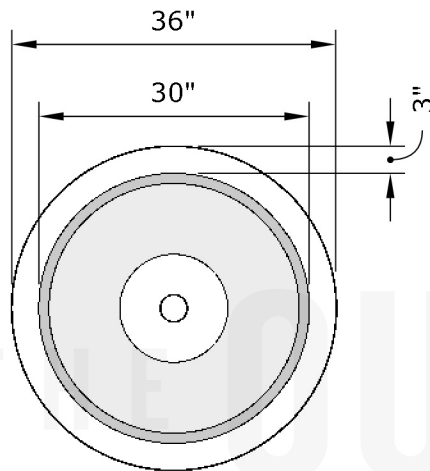

Replacement Part Numbers

Cazo - 36" Planter Bowl

| | |
|-------------------------------------|-----------|
| Page Number | 1 of 1 |
| Author: Bryant Uribe | 4/13/2018 |
| Approved By: Gabriel Estrada | 4/13/2018 |

| | |
|-----------------------|---|
| Part Number | OPT-36RP |
| Material | GFRC |
| Finishes | Black, Ash, Gray, Limestone, Chocolate, Brow, Vanilla |
| Gas Type | N/A |
| Weight | 90 lbs. |
| BTUs | N/A |
| Suggested Soil | 1.75 ft ³ |
| Access Door | N/A |