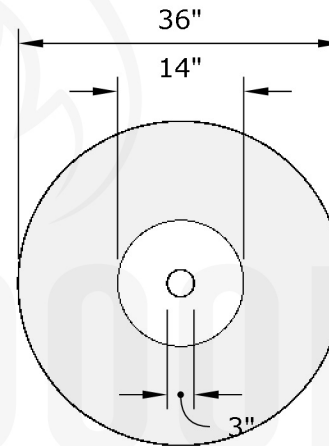

Replacement Part Numbers

Cazo - 36" Planter Bowl

| | |
|-------------------------------------|-----------|
| Page Number | 1 of 1 |
| Author: Bryant Uribe | 4/13/2018 |
| Approved By: Gabriel Estrada | 4/13/2018 |

| | |
|-----------------------|---|
| Part Number | OPT-36RP |
| Material | GFRC |
| Finishes | Black, Ash, Gray, Limestone, Chocolate, Brow, Vanilla |
| Gas Type | N/A |
| Weight | 90 lbs. |
| BTUs | N/A |
| Suggested Soil | 1.75 ft ³ |
| Access Door | N/A |