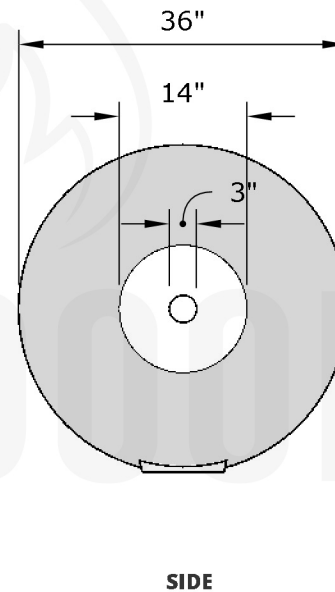

Replacement Part Numbers

Cazo - 36" Planter & Water Bowl

Page Number	1 of 1
Author: Bryant Uribe	4/13/2018
Approved By: Gabriel Estrada	4/13/2018

Part Number	OPT-36RPW
Material	GFRC
Finishes	Black, Ash, Gray, Limestone, Chocolate, Brow, Vanilla
Gas Type	N/A
Weight	95 lbs.
BTUs	N/A
Suggested Soil	1.75 ft ³
Access Door	N/A

ITEM NO.	REPLACEMENT PART NUMBER	QTY.
1	OPT-SCWO-C	1

Proprietary & Confidential: The information contained in this drawing is the sole property of **The Outdoor Plus**. Any reproduction or as a whole without written permission of **The Outdoor Plus** is prohibited.