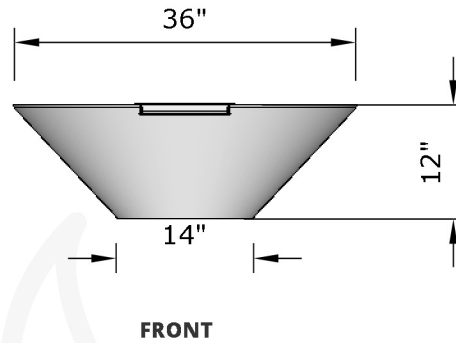

Replacement Part Numbers

Cazo - 36" Planter & Water Bowl

Page Number	1 of 1
Author: Bryant Uribe	4/13/2018
Approved By: Gabriel Estrada	4/13/2018

Part Number	OPT-36RPW
Material	GFRC
Finishes	Black, Ash, Gray, Limestone, Chocolate, Brow, Vanilla
Gas Type	N/A
Weight	95 lbs.
BTUs	N/A
Suggested Soil	1.75 ft ³
Access Door	N/A

ITEM NO.	REPLACEMENT PART NUMBER	QTY.
1	OPT-SCWO-C	1

Proprietary & Confidential: The information contained in this drawing is the sole property of **The Outdoor Plus**. Any reproduction or as a whole without written permission of **The Outdoor Plus** is prohibited.