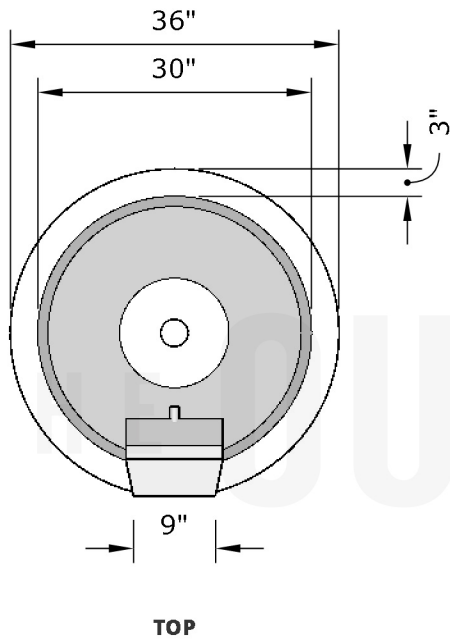

Replacement Part Numbers

Cazo - 36" Planter & Water Bowl

Page Number	1 of 1
Author: Bryant Uribe	4/13/2018
Approved By: Gabriel Estrada	4/13/2018

Part Number	OPT-36RPW
Material	GFRC
Finishes	Black, Ash, Gray, Limestone, Chocolate, Brow, Vanilla
Gas Type	N/A
Weight	95 lbs.
BTUs	N/A
Suggested Soil	1.75 ft ³
Access Door	N/A

ITEM NO.	REPLACEMENT PART NUMBER	QTY.
1	OPT-SCWO-C	1

Proprietary & Confidential: The information contained in this drawing is the sole property of **The Outdoor Plus**. Any reproduction or as a whole without written permission of **The Outdoor Plus** is prohibited.