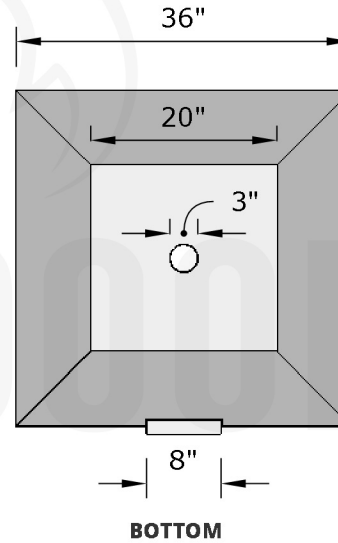

FRONT

Replacement Part Numbers

Maya - 36" Planter & Water Bowl

| | |
|------------------------------|-----------|
| Page Number | 1 of 1 |
| Author: Bryant Uribe | 4/13/2018 |
| Approved By: Gabriel Estrada | 4/13/2018 |

| | |
|----------------|---|
| Part Number | OPT-36SFWM |
| Material | GFRC |
| Finishes | Black, Ash, Gray, Limestone, Chocolate, Brow, Vanilla |
| Gas Type | N/A |
| Weight | 95 lbs. |
| BTUs | N/A |
| Suggested Soil | 3 ft ³ (Three Cubic Feet) |
| Access Door | N/A |