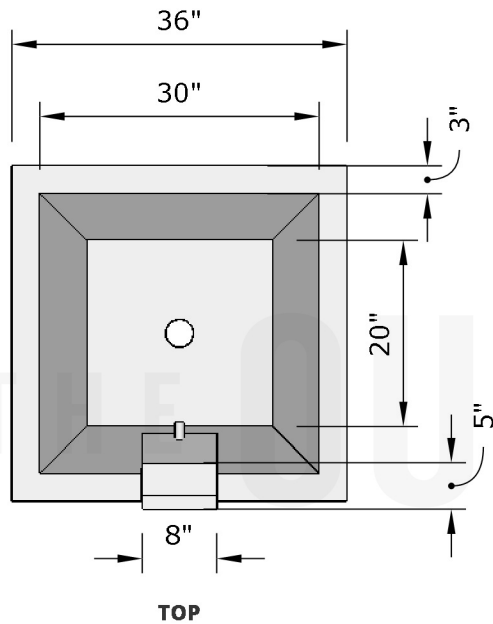

FRONT

Replacement Part Numbers

Maya - 36" Planter & Water Bowl

| | |
|------------------------------|-----------|
| Page Number | 1 of 1 |
| Author: Bryant Uribe | 4/13/2018 |
| Approved By: Gabriel Estrada | 4/13/2018 |

| | |
|----------------|---|
| Part Number | OPT-36SFWM |
| Material | GFRC |
| Finishes | Black, Ash, Gray, Limestone, Chocolate, Brow, Vanilla |
| Gas Type | N/A |
| Weight | 95 lbs. |
| BTUs | N/A |
| Suggested Soil | 3 ft ³ (Three Cubic Feet) |
| Access Door | N/A |