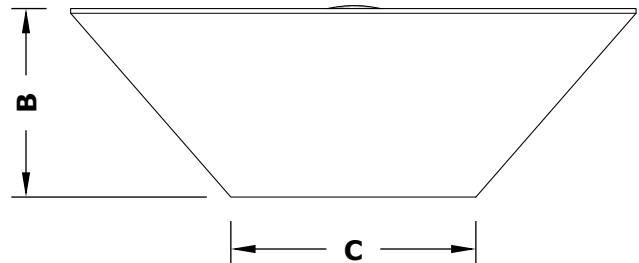

MAYA FIRE BOWL- GFRC CONCRETE

ISOMETRIC VIEW

TOP VIEW

RIGHT SIDE VIEW

FRONT SIDE VIEW

SKU	A	B	C	D	E	BTU
OPT-24SFO	24"	10.5"	13"	2"	8" Single Ring	45,000
OPT-30SFO	30"	9"	13"	2.5"	12" Single Ring	65,000
OPT-36SFO	36"	12"	20"	3"	12" Single Ring	65,000
OPT-24SFOE12V	24"	10.5"	13"	2"	8" Single Ring	45,000
OPT-30SFOE12V	30"	9"	13"	2.5"	12" Single Ring	65,000
OPT-36SFOE12V	36"	12"	20"	3"	12" Single Ring	65,000

Fire Bowl Material: GFRC Concrete
 Finish: Smooth Finish
 Pan Material: 304 Stainless Steel
 Burner Material: 304 Stainless Steel

12V ELECTRONIC IGNITION
 ANSI Z21.97-(2017) / CSA 2.41-(2017)

Includes: Pan, Burner, NG or LP orifice, Whistle Free Hose, Black Lava Rock.