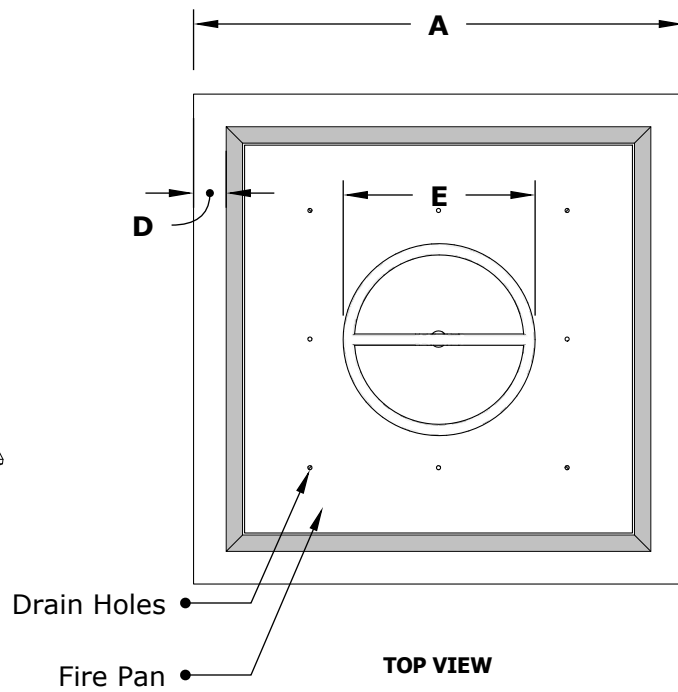

MAYA FIRE BOWL- GFRC CONCRETE

ISOMETRIC VIEW

TOP VIEW

RIGHT SIDE VIEW

FRONT SIDE VIEW

SKU	A	B	C	D	E	BTU
OPT-24SFO	24"	10.5"	13"	2"	8" Single Ring	45,000
OPT-30SFO	30"	9"	13"	2.5"	12" Single Ring	65,000
OPT-36SFO	36"	12"	20"	3"	12" Single Ring	65,000
OPT-24SFOE12V	24"	10.5"	13"	2"	8" Single Ring	45,000
OPT-30SFOE12V	30"	9"	13"	2.5"	12" Single Ring	65,000
OPT-36SFOE12V	36"	12"	20"	3"	12" Single Ring	65,000

Fire Bowl Material: GFRC Concrete
 Finish: Smooth Finish
 Pan Material: 304 Stainless Steel
 Burner Material: 304 Stainless Steel

12V ELECTRONIC IGNITION
 ANSI Z21.97-(2017) / CSA 2.41-(2017)

Includes: Pan, Burner, NG or LP orifice, Whistle Free Hose, Black Lava Rock.