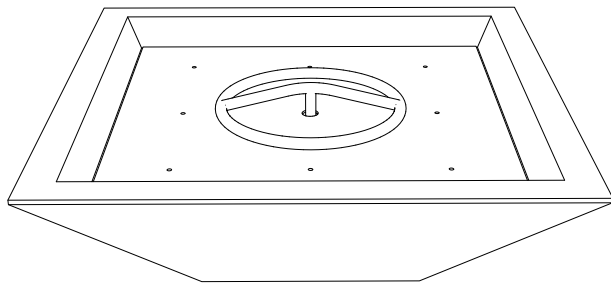

MAYA FIRE BOWL- GFRC CONCRETE

ISOMETRIC VIEW

TOP VIEW

RIGHT SIDE VIEW

FRONT SIDE VIEW

SKU	A	B	C	D	E	BTU
OPT-24SFO	24"	10.5"	13"	2"	8" Single Ring	45,000
OPT-30SFO	30"	9"	13"	2.5"	12" Single Ring	65,000
OPT-36SFO	36"	12"	20"	3"	12" Single Ring	65,000
OPT-24SFOE12V	24"	10.5"	13"	2"	8" Single Ring	45,000
OPT-30SFOE12V	30"	9"	13"	2.5"	12" Single Ring	65,000
OPT-36SFOE12V	36"	12"	20"	3"	12" Single Ring	65,000

Fire Bowl Material: GFRC Concrete
 Finish: Smooth Finish
 Pan Material: 304 Stainless Steel
 Burner Material: 304 Stainless Steel

12V ELECTRONIC IGNITION
 ANSI Z21.97-(2017) / CSA 2.41-(2017)

Includes: Pan, Burner, NG or LP orifice, Whistle Free Hose, Black Lava Rock.