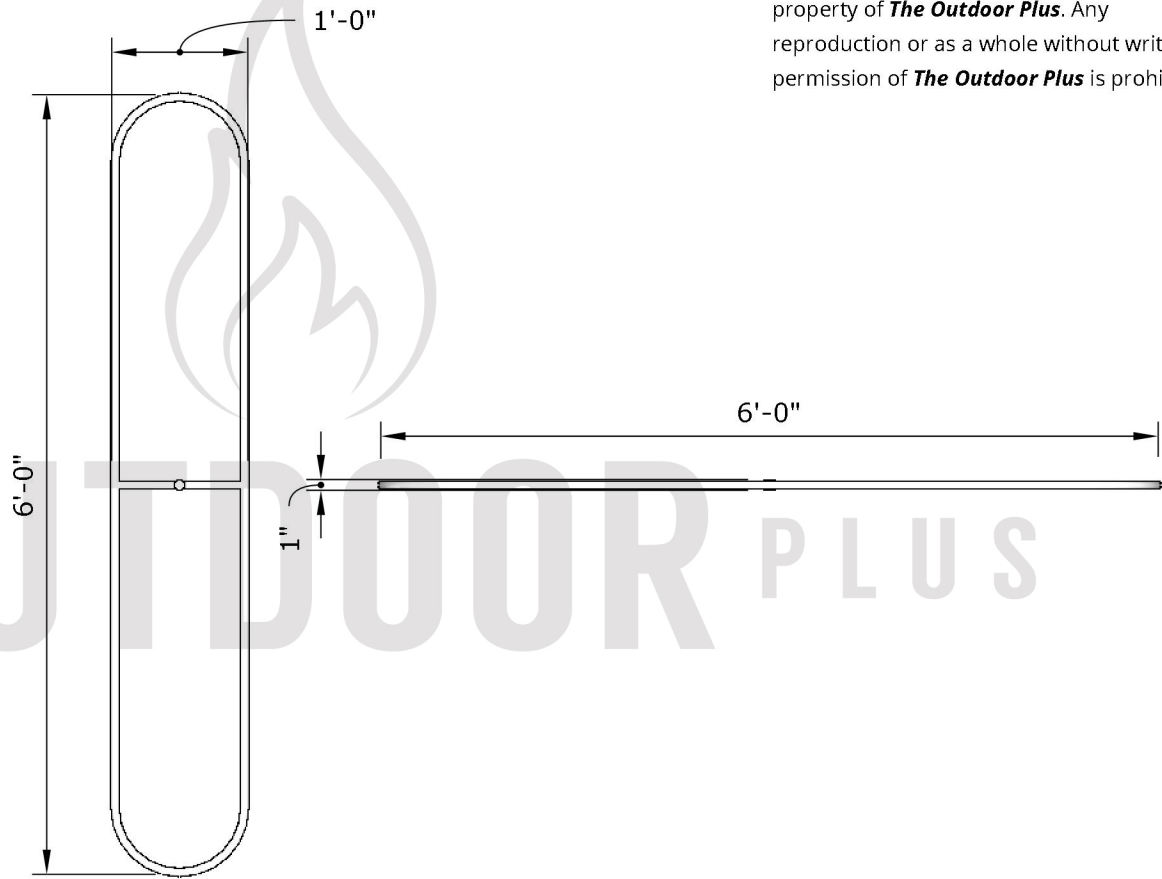

# 72" x 12" Racetrack Burner

Page Number	1 of 1
Author: Bryant Uribe	9/28/2018
Approved By: Gabriel Estrada	Date

SKU	Length, Width, Height (LxWxH)	Weight	Hub Size	BTU Output	Material
OPT-RT1272	72" x 12" x 1"	10 lbs.	3/4"	240,000	Stainless Steel