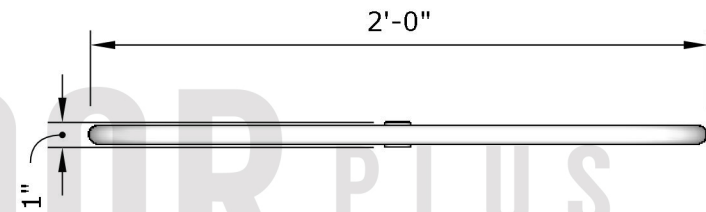

## 24" x 6" Racetrack Burner

Page Number	1 of 1
Author: Bryant Uribe	9/28/2018
Approved By: Gabriel Estrada	Date

SKU	Length, Width, Height (LxWxH)	Weight	Hub Size	BTU Output	Material
OPT-RT624	24" x 6" x 1"	5 lbs.	½"	60,000	Stainless Steel