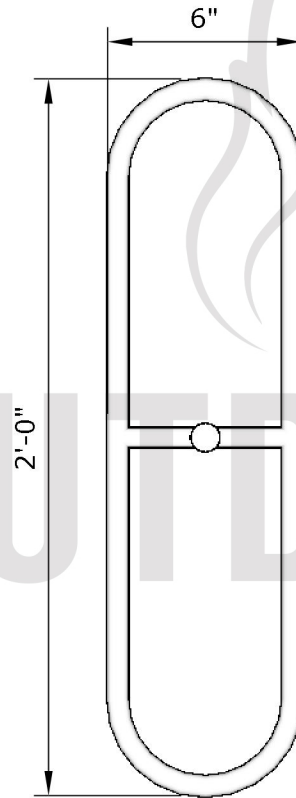

## 24" x 6" Racetrack Burner

Page Number	1 of 1
Author: Bryant Uribe	9/28/2018
Approved By: Gabriel Estrada	Date

SKU	Length, Width, Height (LxWxH)	Weight	Hub Size	BTU Output	Material
OPT-RT624	24" x 6" x 1"	5 lbs.	½"	60,000	Stainless Steel