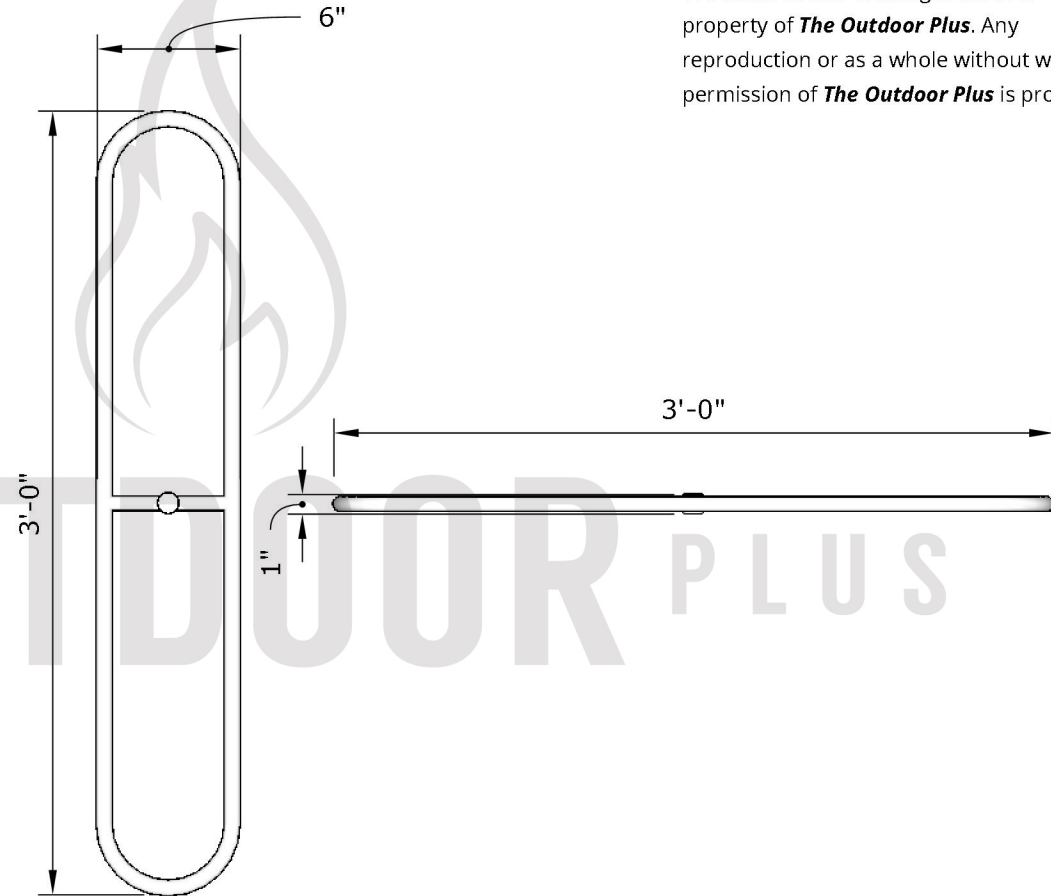

### 36" x 6" Racetrack Burner

Page Number	1 of 1
Author: Bryant Uribe	9/28/2018
Approved By: Gabriel Estrada	Date

SKU	Length, Width, Height (LxWxH)	Weight	Hub Size	BTU Output	Material
OPT-RT636	36" x 6" x 1"	6 lbs.	½"	90,000	Stainless Steel