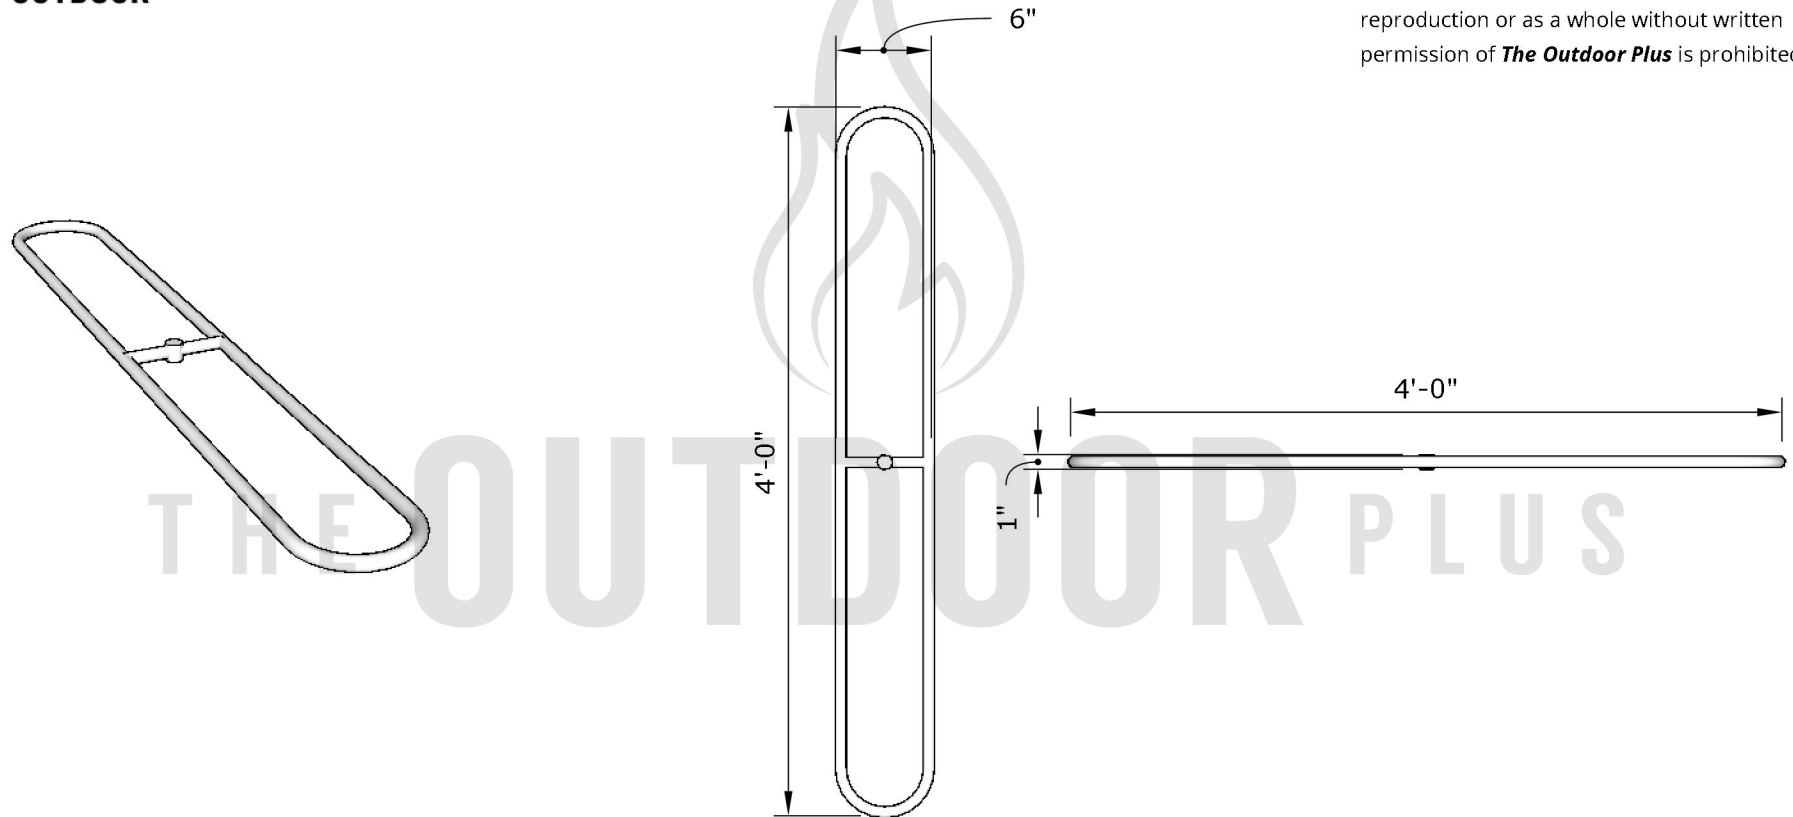

48" x 6" Racetrack Burner

Page Number	1 of 1
Author: Bryant Uribe	9/28/2018
Approved By: Gabriel Estrada	Date

SKU	Length, Width, Height (LxWxH)	Weight	Hub Size	BTU Output	Material
OPT-RT648	48" x 6" x 1"	9 lbs.	½"	90,000	Stainless Steel