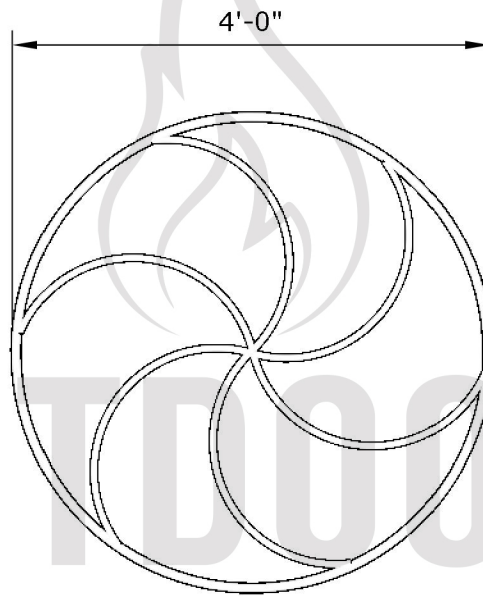

TOP

SIDE

THE OUTDOOR PLUS