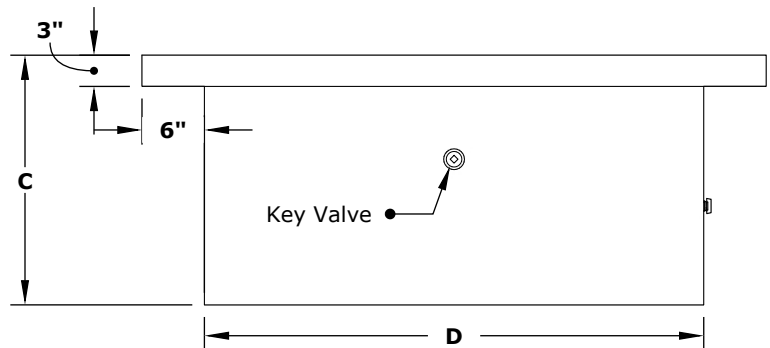

# GROVE FIRE PIT

OPT-GRVWG60  
OPT-GRVWG60EKIT

**ISOMETRIC VIEW**

**TOP VIEW**

**RIGHT SIDE VIEW**

**FRONT SIDE VIEW**

Part Number	A	B	C	D	E	F	G	H	BTU
OPT-GRVWG60	60"	28"	24"	48"	18"	30"	10"	24"	65,000

Fire Pit Material: GFRC Concrete  
Pan Material: 304 Stainless Steel  
Burner Material: 304 Stainless Steel

Standard 1" Flange on all Pans  
Standard 2" Depth on all pans

**110V ELECTRONIC IGNITION**  
ANSI Z21.97-(2017) / CSA 2.41-(2017)

Match Lit Unit Includes: Pan, Burner, Gas Orifice, Gas Hoses, Key Valve, Key,  
110v Ignition Unit Includes: Pan, Burner, Gas Orifice, Gas Hoses, Key Valve, Key, Plug & Play Electronic Valve, Pilot Igniter.