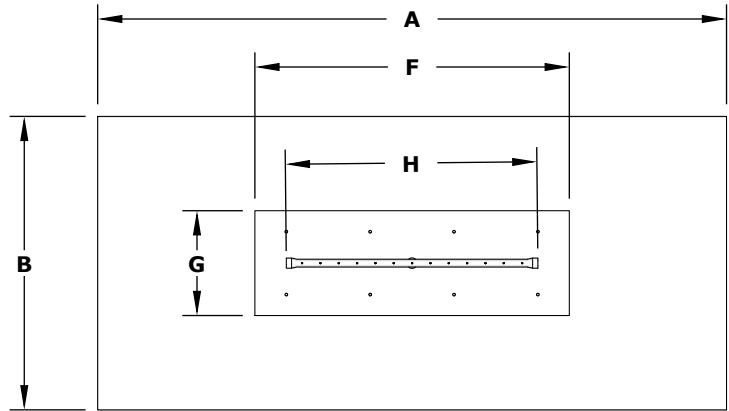

# GROVE FIRE PIT

OPT-GRVWG60  
OPT-GRVWG60EKIT

**ISOMETRIC VIEW**

**TOP VIEW**

**RIGHT SIDE VIEW**

**FRONT SIDE VIEW**

Part Number	A	B	C	D	E	F	G	H	BTU
OPT-GRVWG60	60"	28"	24"	48"	18"	30"	10"	24"	65,000

Fire Pit Material: GFRC Concrete  
Pan Material: 304 Stainless Steel  
Burner Material: 304 Stainless Steel

Standard 1" Flange on all Pans  
Standard 2" Depth on all pans

**110V ELECTRONIC IGNITION**  
ANSI Z21.97-(2017) / CSA 2.41-(2017)

Match Lit Unit Includes: Pan, Burner, Gas Orifice, Gas Hoses, Key Valve, Key,  
110v Ignition Unit Includes: Pan, Burner, Gas Orifice, Gas Hoses, Key Valve, Key, Plug & Play Electronic Valve, Pilot Igniter.