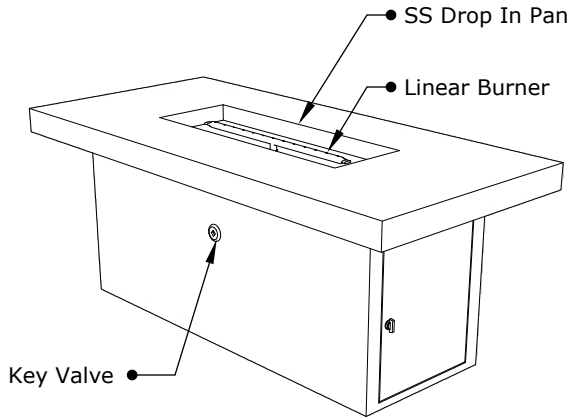

# GROVE FIRE PIT

OPT-GRVWG60  
OPT-GRVWG60EKIT

**ISOMETRIC VIEW**

**TOP VIEW**

**RIGHT SIDE VIEW**

**FRONT SIDE VIEW**

Part Number	A	B	C	D	E	F	G	H	BTU
OPT-GRVWG60	60"	28"	24"	48"	18"	30"	10"	24"	65,000

Fire Pit Material: GFRC Concrete  
Pan Material: 304 Stainless Steel  
Burner Material: 304 Stainless Steel

Standard 1" Flange on all Pans  
Standard 2" Depth on all pans

**110V ELECTRONIC IGNITION**  
ANSI Z21.97-(2017) / CSA 2.41-(2017)

Match Lit Unit Includes: Pan, Burner, Gas Orifice, Gas Hoses, Key Valve, Key,  
110v Ignition Unit Includes: Pan, Burner, Gas Orifice, Gas Hoses, Key Valve, Key, Plug & Play Electronic Valve, Pilot Igniter.