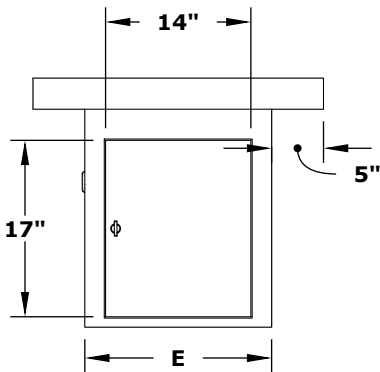

# GROVE FIRE PIT

OPT-GRVWG60  
OPT-GRVWG60EKIT

**ISOMETRIC VIEW**

**TOP VIEW**

**RIGHT SIDE VIEW**

**FRONT SIDE VIEW**

Part Number	A	B	C	D	E	F	G	H	BTU
OPT-GRVWG60	60"	28"	24"	48"	18"	30"	10"	24"	65,000

Fire Pit Material: GFRC Concrete  
Pan Material: 304 Stainless Steel  
Burner Material: 304 Stainless Steel

Standard 1" Flange on all Pans  
Standard 2" Depth on all pans

**110V ELECTRONIC IGNITION**  
ANSI Z21.97-(2017) / CSA 2.41-(2017)

Match Lit Unit Includes: Pan, Burner, Gas Orifice, Gas Hoses, Key Valve, Key,  
110v Ignition Unit Includes: Pan, Burner, Gas Orifice, Gas Hoses, Key Valve, Key, Plug & Play Electronic Valve, Pilot Igniter.