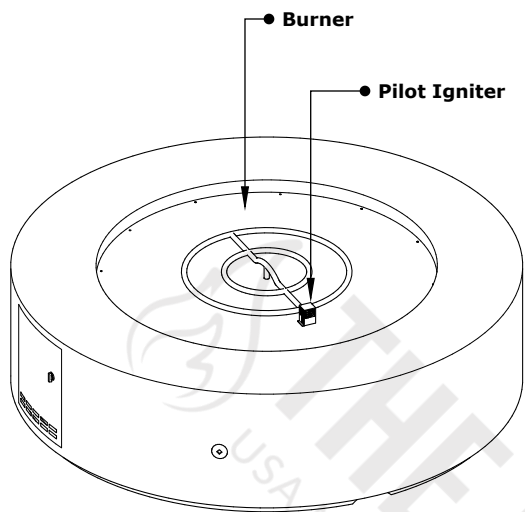

FLORENCE FIRE PIT - 72"

GFRC CONCRETE

ISOMETRIC VIEW

TOP VIEW

RIGHT SIDE VIEW

FRONT SIDE VIEW

Fire Pit Material: GFRC CONCRETE
 Pan Material: 304 Stainless Steel
 Burner Material: 304 Stainless Steel

Standard 2" Depth on all pans

110V ELECTRONIC IGNITION

ANSI Z21.97-(2017) / CSA 2.41-(2017)

Match Lit Unit Includes: Pan, Burner, Gas Orifice, Gas Hoses, Key Valve, Key,
 110v Ignition Unit Includes: Pan, Burner, Gas Orifice, Gas Hoses, Key Valve, Key, Plug & Play Electronic Valve, Pilot Igniter.