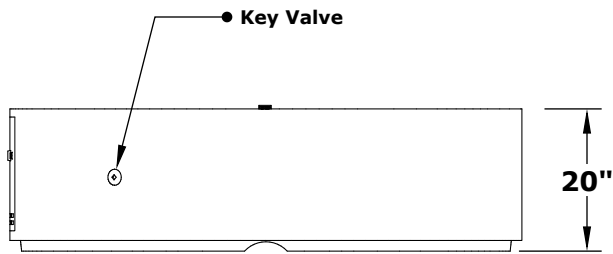

FLORENCE FIRE PIT - 72"

GFRC CONCRETE

ISOMETRIC VIEW

TOP VIEW

RIGHT SIDE VIEW

FRONT SIDE VIEW

Fire Pit Material: GFRC CONCRETE
 Pan Material: 304 Stainless Steel
 Burner Material: 304 Stainless Steel

Standard 2" Depth on all pans