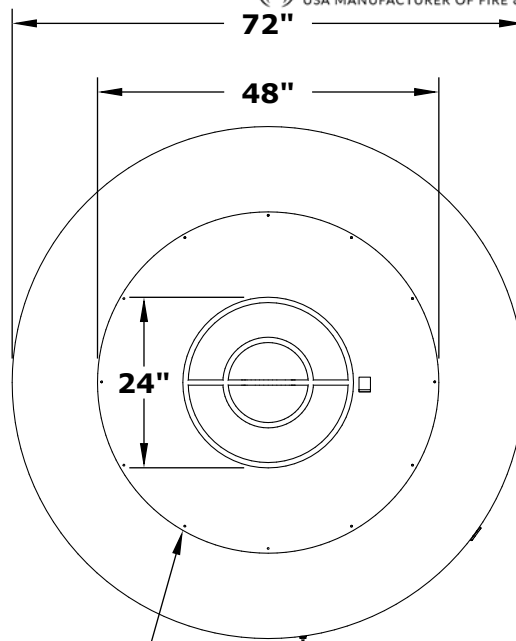

FLORENCE FIRE PIT - 72"

GFRC CONCRETE

ISOMETRIC VIEW

TOP VIEW

RIGHT SIDE VIEW

FRONT SIDE VIEW

Fire Pit Material: GFRC CONCRETE
 Pan Material: 304 Stainless Steel
 Burner Material: 304 Stainless Steel

Standard 2" Depth on all pans