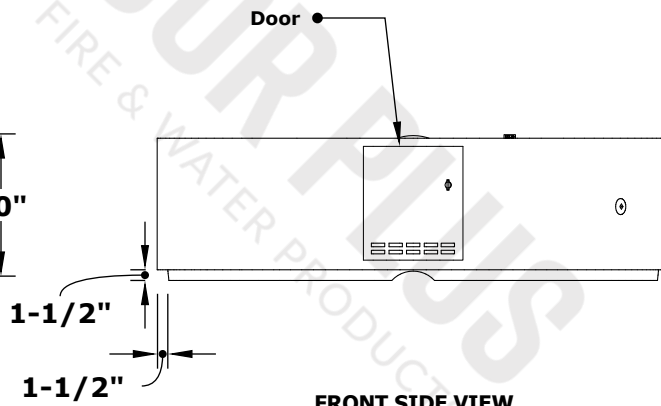

FLORENCE FIRE PIT - 72"

GFRC CONCRETE

ISOMETRIC VIEW

TOP VIEW

RIGHT SIDE VIEW

FRONT SIDE VIEW

Fire Pit Material: GFRC CONCRETE
 Pan Material: 304 Stainless Steel
 Burner Material: 304 Stainless Steel

Standard 2" Depth on all pans

110V ELECTRONIC IGNITION

ANSI Z21.97-(2017) / CSA 2.41-(2017)

Match Lit Unit Includes: Pan, Burner, Gas Orifice, Gas Hoses, Key Valve, Key,
 110v Ignition Unit Includes: Pan, Burner, Gas Orifice, Gas Hoses, Key Valve, Key, Plug & Play Electronic Valve, Pilot Igniter.