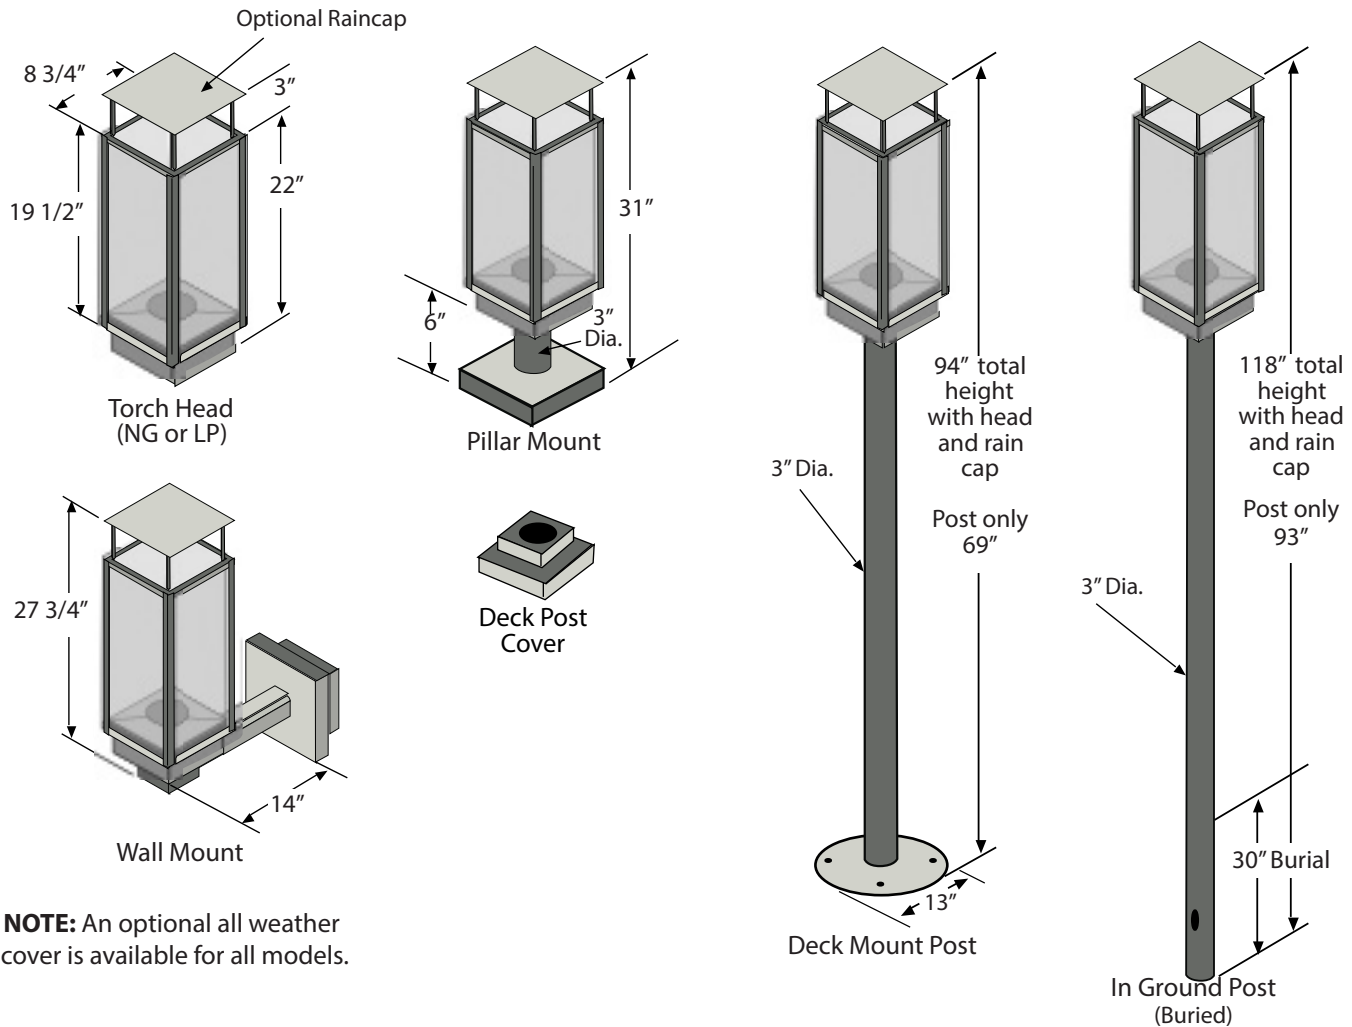

- Wall Mount, for entry ways and sides on building
- Deck Mount Post, for installation on decks (94" tall)
- In Ground Post, for installation in ground (buried)
- Pillar Mount, for columns or pedestals (6" tall)

Manual light mode features easy access control panel with Piezo igniter for easy lighting and high to low flame control. IPI version does not have the control panel.

- Tempered glass (easily removed for cleaning)
- Durable stainless steel frame and burner
- Automatic gas shut off if flame goes out
- Easy access control panel
- Electric IPI or Piezo igniter models
- Wet weather lighting port
- Single On/Off and flame height control
- Natural Gas or Propane models
- Automatic tip-switch shut-off on Portable Model
- Rain Cap (optional to use)

THE AWARD WINNING
TEMPEST TORCH™

Gas Lamps By Travis Industries

NOTE: An optional all weather cover is available for all models.

Minimum Clearances To Combustibles

Floor: 2.5" combustible floor to bottom (base) of torch
Walls: 8" measured from glass surface
Ceiling: 26" measured from the torch top (glass frame) with or without the raincap. (Refer to the Owner's Manual for further details)